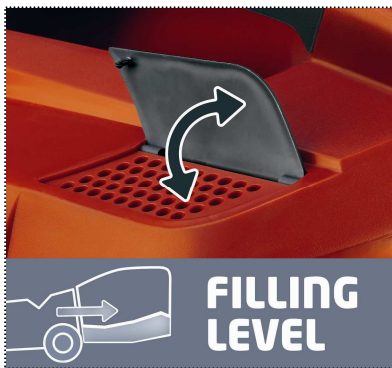

RED

RG-EM 1538

Electric Lawn Mower

The electric lawn mower for clean-cut lawns in any garden. The blade is driven by a strong carbon power motor for high torques, the perfect solution for cutting even higher grass. Optimized design for best handling in difficult-to-reach areas such as shrubbery, bushes, trees etc. Completely closed base frame for a perfect air flow, to guarantee perfect cutting results every time!

**POWER
CARBON
MOTOR**

Features

- Powerful carbon power motor with high torque
- Closed base frame for a perfect air flow
- Fold-away guide rail
- 6-level cutting height adjustment 25 up to 75 mm
- Large, wide wheels for grass protecting mowing
- Grass collection box 43 ltr.
- 2-part housing made of impact resistant, high quality plastics
- Recommended for lawn area up to 600 m²
- Level indicator from the collection box

RED

RG-EM 1538 Electric Lawn Mower

Dead man's safety switch

Large collection box 43 litre

6-step central cutting height adjustment 25 - 75 mm

Perfect aerodynamics thanks to twin shell design

Integrated handle for easy transport