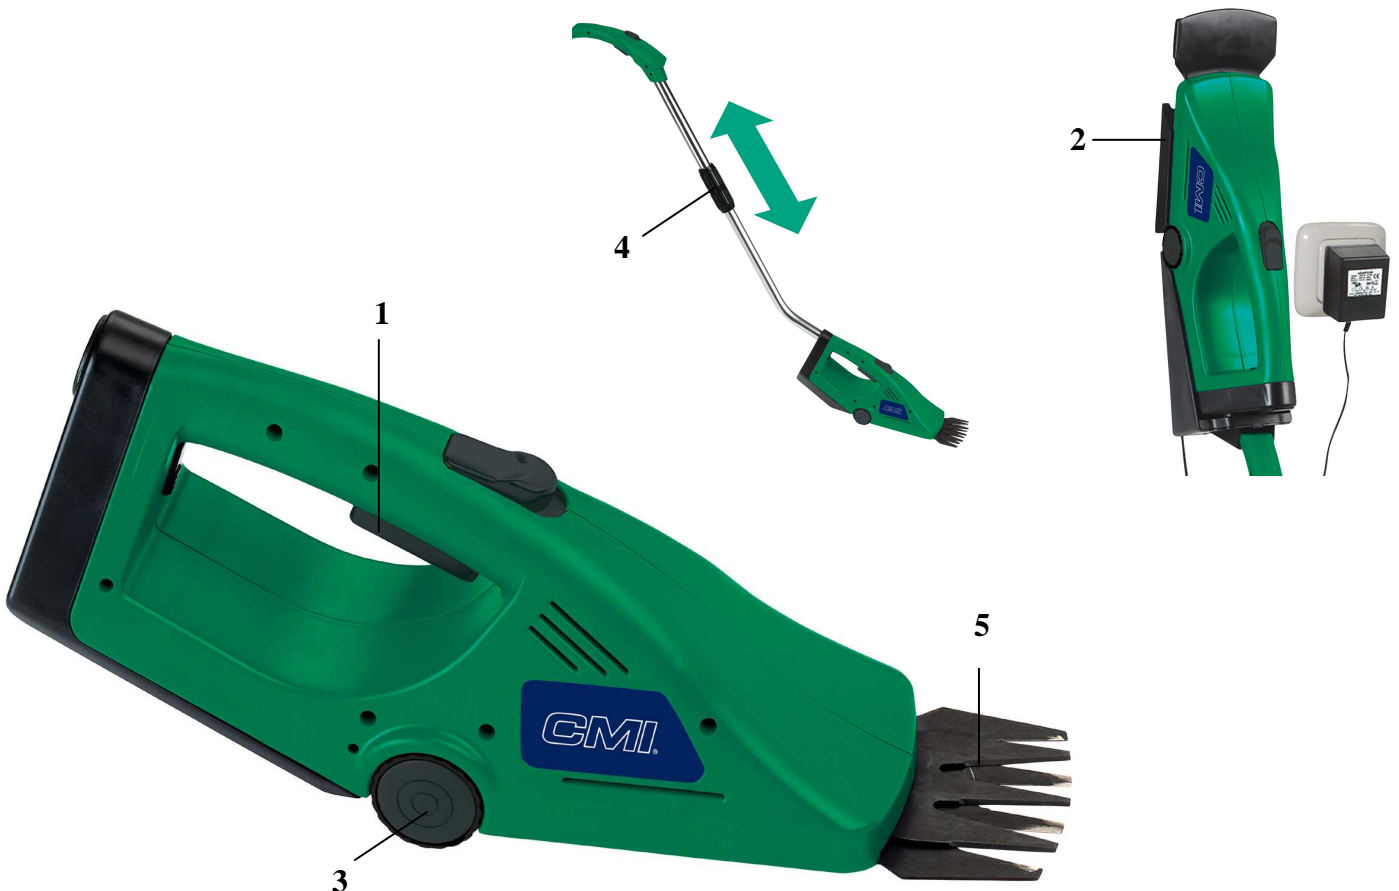

## Cordless Grass Shear GS 7,2 S

Art.-No.: **34.104.81**

bar code: 4006825507287

Sales unit: 4 pcs

The mobile CMI grass shear enables you to trim edges and corner of the lawn neatly and comfortably. The integrated and powerful power pack makes you independent of power supply. After using the grass shear also the guide part can be stowed in the wall mounting certainly and the Accu's can be reloaded. Two in the wall mounted integrated LED's give information about the loading condition of the Accu's during the loading process.

The safety switch blocks an unintended start of the unit. The especially ergonomic designed shear allows a comfortable and fatigueless work.

The attachable telescopic handle makes it possible to work in an upright position. A safety switch is also integrated in the handle grip itself.

### Features:

- Safety switch (1)
- wall mounting bracket with integrated charger (2)
- Castors for easy guidance (3)
- Telescopic handle (4)
- Grass cutting blade (5)

### Technical data:

- power pack: 7.2 Volt / 1500 mAh
- Cutting width: 70 mm
- Charging time: 4-6 h
- Operation time: max. 60 min.
- Weight: 2 kg
- Packing dimensions: 690 x 115 x 160 mm

Abbildungen können nicht im Serien-Lieferumfang enthaltenes Zubehör darstellen / Illustrations can contain accessories, which are not included in standard extent of delivery.