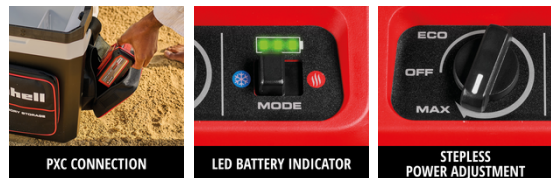

Logistic Data

- Product weight (kg) 5.77
- Gross weight (kg) 7.77
- Pieces per export carton 1 Pieces
- Gross weight of export carton 7.8 kg