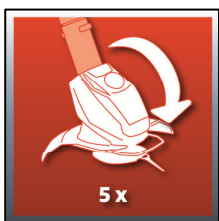

Einhell

EXPERT

GE-CT 18 Li Kit Cordless Lawn Trimmer

Art.-No. 34.111.70

Features

- Safety lock-off
- Infinitely adjustable second handle
- Integrated tray in second handle for 20 knives
- Telescopic long handle, infinitely adjustable up to 35 cm
- The motor head can be rotated through +/- 90° to enable you to cut alongside vertical surfaces and the edges of the lawn with ease
- Motor head can be adjusted to 5 angles
- Flowerguard
- Lithium-Ion replaceable battery 18 V / 1,500 mAh
- ON/OFF switch
- Quick-charger
- 20 pcs knives included
- Softgrip
- Batteries are suitable for other PowerXChange Tools!

Technical data

- Li-Ion battery: 18 V / 1,500 mAh (PowerXChange-Battery)
- Charging time: 0.5 hour
- Rotation speed: 8.500 rpm
- Operating time max.: approx. 40 min
- Cutting circle: 240 mm
- Product weight: 2.6 kg

Logistic data

- Net weight: 2.6 kg
- Gross weight: 3.3 kg
- Packing dimensions: 982 x 200 x 120 mm
- Bar code: 4006825 588248
- Sales unit: 4 pcs

5 x

+/- 90°

TELESCOPIC

FAST CHARGER

EINHELL BATTERY MANAGEMENT SYSTEM