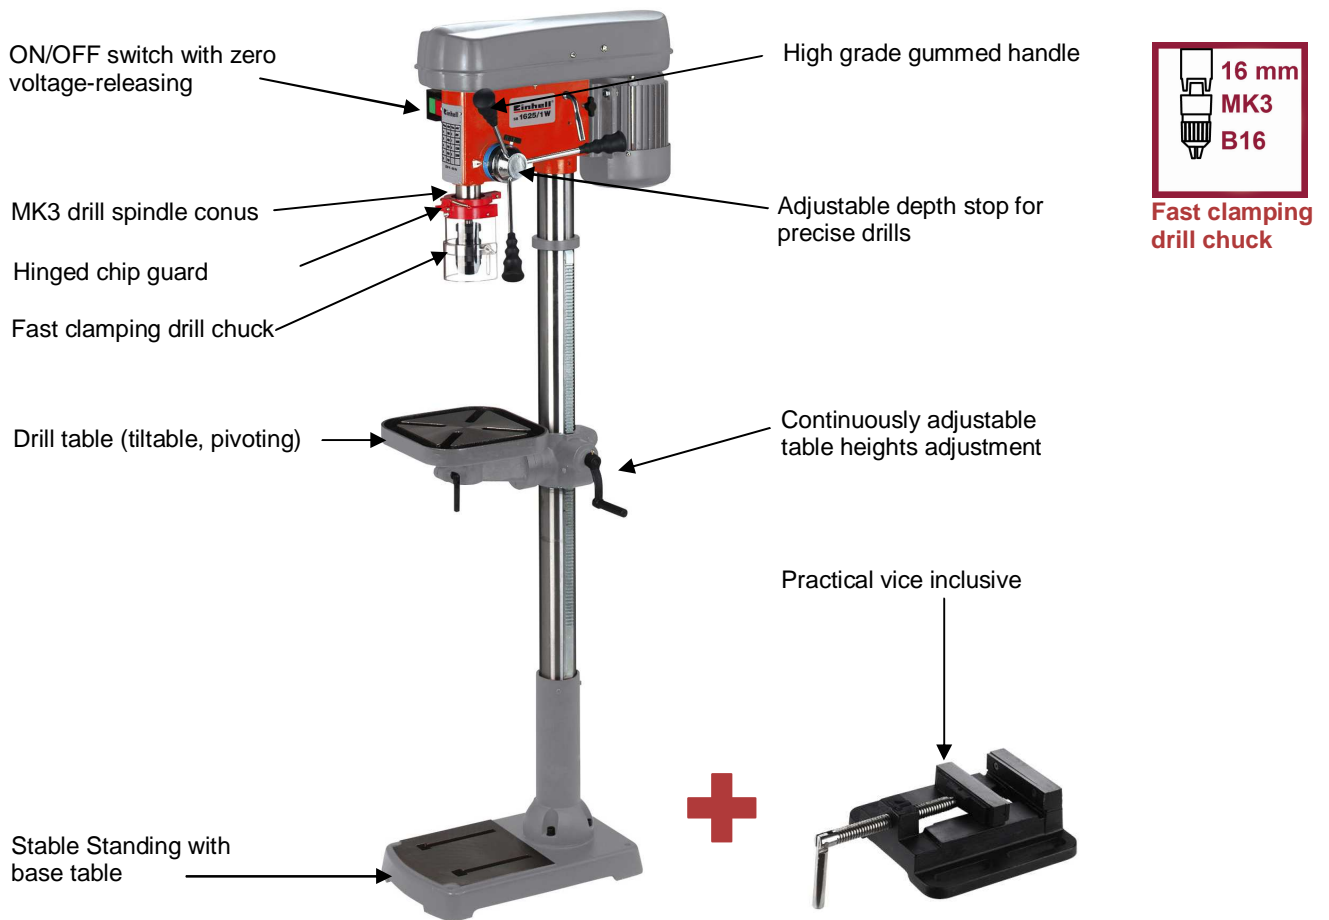

Einhell®

NEW GENERATION

The large drilling strength in your workshop!

Inclusive vice

Pillar drill with V-belt. The table can continuously be adjusted, lateral tilting and turning either side.

Spindle is set on ball bearing, depth gauge setting. ON/OFF switch with no-load function, electrical contacts in the V-belt housing as additional protection and folding eye shield.

This model is standard equipped with a vice.

With the 12-fold speed graduation you can make the rotary speed suitable for every material.

SB 1625/1 W Pillar Drill

Logistic Informations:

Type:	SB 1625/1 W	Sales unit:	1 pcs
Art.-No.:	42.512.20	20``:	192 pcs
Ident-No.:	01027	40``:	380 pcs
Bar Code:	4006825 506747	40``HC:	-- pcs
Packing:	1145x480x295 mm	Weight:	63,0 kg (gross)

The large drilling strength in your workshop!

Features:

- MK3-collet
- Fast clamping drillchuck
- Continuously adjustable table heights adjustment
- Adjustable depth stop for precise drills
- 12-fold speed graduation 120-2500 min⁻¹
- Practical vice inclusive
- Ball bearing drill spindle
- Stable standing with base table
- Drill table (tiltable, pivoting)
- ON/OFF switch with zero voltage-releasing
- High grade gummed handle

Technische Daten:

- | | |
|-------------------------------|------------------------------------|
| - Mains: | 230 V ~ 50 Hz |
| - Power: | 700 watts (S2 15 Min.) |
| - Motor speed: | 1400 min ⁻¹ |
| - Spindle speed: | 12 step 120-2500 min ⁻¹ |
| - Angular motion drill table: | -45° until +45° |
| - Fast clamping drill chuck: | Ø 3 mm until Ø 16 mm |
| - Drill chuck mount: | B16 |
| - Drill spindle conus: | MK 3 |
| - Throat: | 169 mm |
| - Max. Drill depth: | 80 mm |
| - Pillar diameter: | 70 mm |
| - Size of base table: | 450 x 265 mm |
| - Size of drill table: | 260 x 260 mm |
| - Height: | 1595 mm |