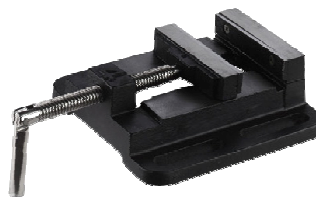

Einhell®

NEW GENERATION

The large drilling strength in your workshop!

Inclusive vice

Pillar drill with V-belt. The table can continuously be adjusted, lateral tilting and turning either side.

Spindle is set on ball bearing, depth gauge setting. ON/OFF switch with no-load function, electrical contacts in the V-belt housing as additional protection and folding eye shield.

This model is standard equipped with a vice.

With the 12-fold speed graduation you can make the rotary speed suitable for every material.

SB 1625/1 W Pillar Drill

Logistic Informations:

Type:	SB 1625/1 W	Sales unit:	1 pcs
Art.-No.:	42.512.20	20``:	192 pcs
Ident-No.:	01027	40``:	380 pcs
Bar Code:	4006825 506747	40``HC:	-- pcs
Packing:	1145x480x295 mm	Weight:	63,0 kg (gross)

The large drilling strength in your workshop!

Features:

- MK3-collet
- Fast clamping drillchuck
- Continuously adjustable table heights adjustment
- Adjustable depth stop for precise drills
- 12-fold speed graduation 120-2500 min⁻¹
- Practical vice inclusive
- Ball bearing drill spindle
- Stable standing with base table
- Drill table (tiltable, pivoting)
- ON/OFF switch with zero voltage-releasing
- High grade gummed handle

Technische Daten:

- | | |
|-------------------------------|------------------------------------|
| - Mains: | 230 V ~ 50 Hz |
| - Power: | 700 watts (S2 15 Min.) |
| - Motor speed: | 1400 min ⁻¹ |
| - Spindle speed: | 12 step 120-2500 min ⁻¹ |
| - Angular motion drill table: | -45° until +45° |
| - Fast clamping drill chuck: | Ø 3 mm until Ø 16 mm |
| - Drill chuck mount: | B16 |
| - Drill spindle conus: | MK 3 |
| - Throat: | 169 mm |
| - Max. Drill depth: | 80 mm |
| - Pillar diameter: | 70 mm |
| - Size of base table: | 450 x 265 mm |
| - Size of drill table: | 260 x 260 mm |
| - Height: | 1595 mm |