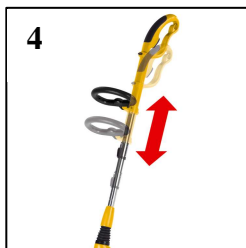

Lawn Trimmer ERT 550/1 V

Art.-No. 34.015.82

Bar code: 4006825508826

Sales unit: 4 pcs

For grass cutting in the garden in areas which are hard to reach like fences, walls, under bushes – all zones which cannot be reached by the normal lawn mower or where the grass is already too high. With its sturdy motor of 550 watts the lawn trimmer is a practical helper in the garden. The rotating nylon thread cuts as clean as a knife.

Features:

- Sturdy universal motor
- Housing and adjustable additional handle made of impact resistant high quality plastics
- Cable strain relief (1)
- Engine head turnable to 180° for easy cuts on vertical areas (2)
- Comfortable twin-hand operation due to the adjustable additional handle (3)
- Guidance handle 5 times height adjustable (4)
- Engine head triple tiltable (5)
- **Double line cutting feature (6)**
- **Automatic line feed (6)**
- Guide roller (7)

Technical data:

- Motor: 230 V ~ 50 Hz
- Power: 550 watts
- Cutting circle: 300 mm
- Nylon cutting thread: 1,2 mm Ø
- Thread length: 10 m
- Weight: 4 kg
- Packing dimensions: 980 x 250 x 125 mm

As special accessory available:

Spare thread

Nylon thread: Ø 1,2 mm, Length: 10 m, Contents: 1 pc

Art.-No.: 34.051.28

Bar code: 4006825345988