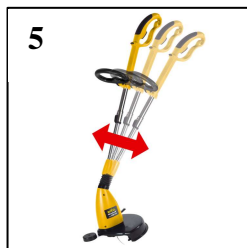

Lawn Trimmer ERT 550/1 V

Art.-No. 34.015.82

Bar code: 4006825508826

Sales unit: 4 pcs

For grass cutting in the garden in areas which are hard to reach like fences, walls, under bushes – all zones which cannot be reached by the normal lawn mower or where the grass is already too high. With its sturdy motor of 550 watts the lawn trimmer is a practical helper in the garden. The rotating nylon thread cuts as clean as a knife.

Features:

- Sturdy universal motor
- Housing and adjustable additional handle made of impact resistant high quality plastics
- Cable strain relief (1)
- Engine head turnable to 180° for easy cuts on vertical areas (2)
- Comfortable twin-hand operation due to the adjustable additional handle (3)
- Guidance handle 5 times height adjustable (4)
- Engine head triple tiltable (5)
- **Double line cutting feature (6)**
- **Automatic line feed (6)**
- Guide roller (7)

Technical data:

- Motor: 230 V ~ 50 Hz
- Power: 550 watts
- Cutting circle: 300 mm
- Nylon cutting thread: 1,2 mm Ø
- Thread length: 10 m
- Weight: 4 kg
- Packing dimensions: 980 x 250 x 125 mm

As special accessory available:

Spare thread

Nylon thread: Ø 1,2 mm, Length: 10 m, Contents: 1 pc

Art.-No.: 34.051.28

Bar code: 4006825345988