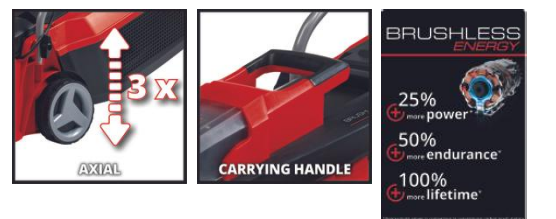

Logistic Data

- Gross weight (kg)	11.55
- Product weight (kg)	9.32
- Dimensions single packaging	605 x 395 x 375 mm
- Pieces per export carton	1 Pieces
- Gross weight export carton	11.55 kg
- Dimensions export carton	605 x 395 x 375 mm
- Container quantity (20"/40"/40"HC)	312 | 642 | 749