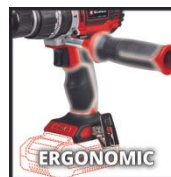

Einhell

PROFESSIONAL

Cordless Impact Drill

TP-CD 18/60 Li- i BL Solo

Item No.: 4514205

Ident No.: 21010

Bar Code: 4006825659092

The Einhell TP-CD 18/60 Li-i Brushless cordless impact drill/driver has a brushless motor for better performance and longer operating times. As a member of the Power X-Change family, all batteries from the line can be used. For powerful driving and fast drilling, the cordless impact drill/driver also has two-speed gearing. The Quick Stop function enables tools to be changed easily for use in the high-grade 13 millimeter metal drill chuck. The additional handle helps to reduce physical strain on the user, and an ergonomic design with Softgrip ensures comfortable operation. The LED light provides optimum visibility in the work area at all times. This product comes without a battery or charger (available separately).

Features & Benefits

- A member of the Power X-Change family
- Brushless motor - more power and prolonged operation
- Impact drill function for universal application
- High-grade 13mm metal drill chuck
- 2-speed gearing for powerful driving and fast drilling
- Ergonomic design with Softgrip for comfortable operation
- Less strain on the joints during operation thanks to add. handle
- Complete with LED lamp to illuminate the work area
- Supplied without battery and charger (available separately)

Technical Data

- Number of gears	2
- Idle speed (gear 1)	0-500 min⁻¹
- Idle speed (gear 2)	0-2000 min⁻¹
- Max. torque hard	60 Nm
- Number of torque steps	23 settings
- Drill chuck	13 mm | single sleeve
- Drilling capacity in concrete	10 mm
- Impact rate (gear 1)	0-8000 min⁻¹
- Impact rate (gear 2)	0-32000 min⁻¹

Logistic Data