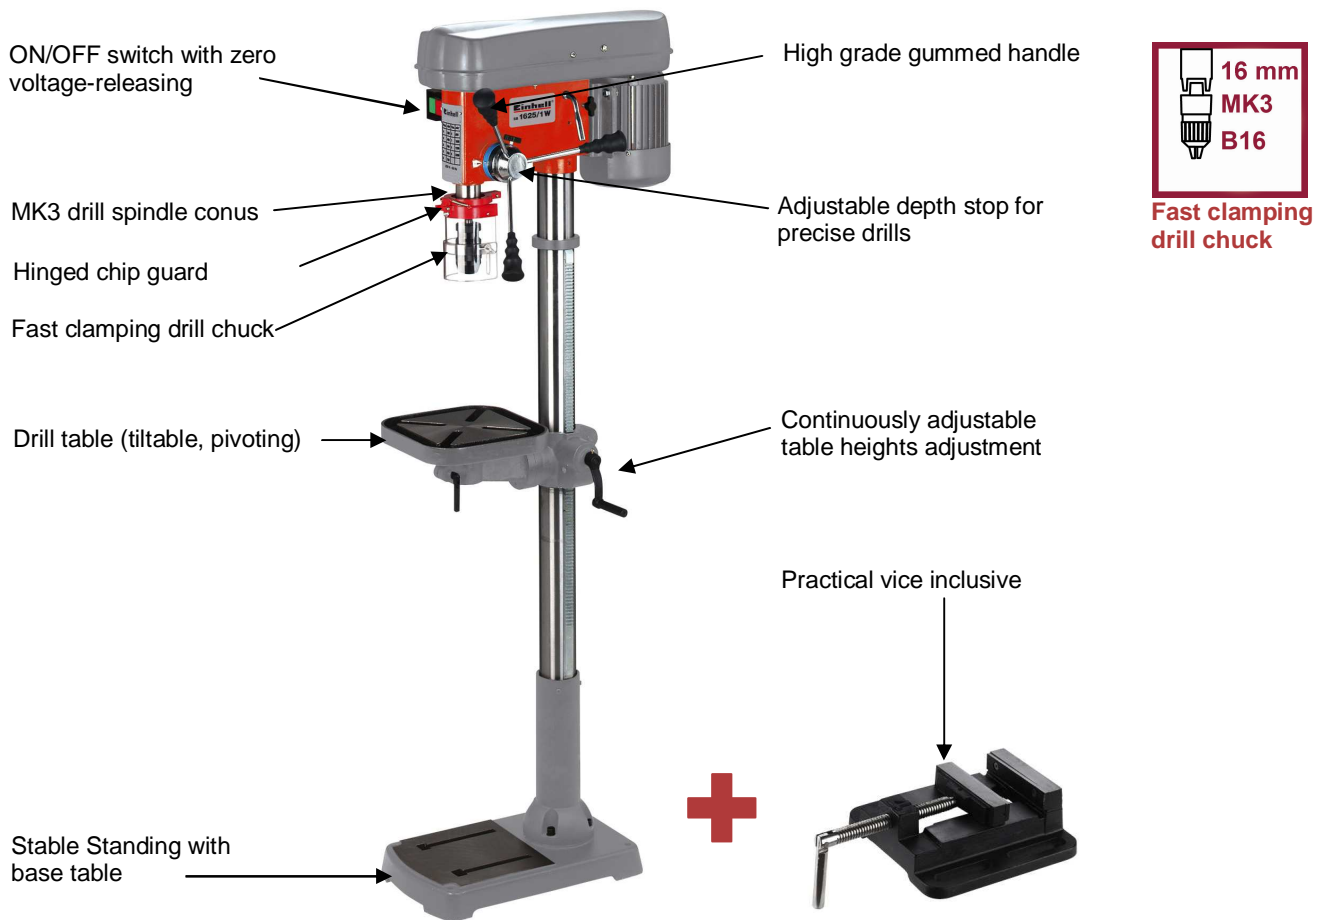

Einhell®

NEW GENERATION

The large drilling strength in your workshop!

Inclusive vice

Pillar drill with V-belt. The table can continuously be adjusted, lateral tilting and turning either side.

Spindle is set on ball bearing, depth gauge setting. ON/OFF switch with no-load function, electrical contacts in the V-belt housing as additional protection and folding eye shield.

This model is standard equipped with a vice.

With the 12-fold speed graduation you can make the rotary speed suitable for every material.

SB 1625/1 W Pillar Drill

Logistic Informations:

Type:	SB 1625/1 W	Sales unit:	1 pcs
Art.-No.:	42.512.20	20``:	192 pcs
Ident-No.:	01014	40``:	380 pcs
Bar Code:	4006825 506747	40``HC:	-- pcs
Packing:	1145x465x290 mm	Weight:	63,0 kg (gross)

The large drilling strength in your workshop!

Features:

- MK3-collet
- Fast clamping drillchuck
- Continuously adjustable table heights adjustment
- Adjustable depth stop for precise drills
- 12-fold speed graduation 120-2500 min⁻¹
- Practical vice inclusive
- Ball bearing drill spindle
- Stable standing with base table
- Drill table (tiltable, pivoting)
- ON/OFF switch with zero voltage-releasing
- High grade gummed handle

Technische Daten:

- | | |
|-------------------------------|------------------------------------|
| - Mains: | 230 V ~ 50 Hz |
| - Power: | 700 watts (S2 15 Min.) |
| - Motor speed: | 1400 min ⁻¹ |
| - Spindle speed: | 12 step 120-2500 min ⁻¹ |
| - Angular motion drill table: | -45° until +45° |
| - Fast clamping drill chuck: | Ø 3 mm until Ø 16 mm |
| - Drill chuck mount: | B16 |
| - Drill spindle conus: | MK 3 |
| - Throat: | 169 mm |
| - Max. Drill depth: | 80 mm |
| - Pillar diameter: | 70 mm |
| - Size of base table: | 450 x 265 mm |
| - Size of drill table: | 260 x 260 mm |
| - Height: | 1595 mm |