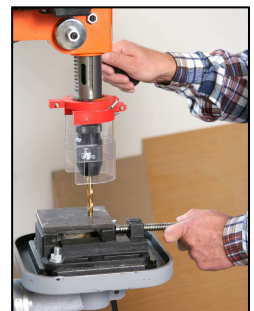

Einhell®

NEW GENERATION

The large drilling strength in your workshop!

Inclusive vice

Pillar drill with V-belt. The table can continuously be adjusted, lateral tilting and turning either side.

Spindle is set on ball bearing, depth gauge setting. ON/OFF switch with no-load function, electrical contacts in the V-belt housing as additional protection and folding eye shield.

This model is standard equipped with a vice.

With the 12-fold speed graduation you can make the rotary speed suitable for every material.

SB 1625/1 W Pillar Drill

Logistic Informations:

Type:	SB 1625/1 W	Sales unit:	1 pcs
Art.-No.:	42.512.20	20``:	192 pcs
Ident-No.:	01014	40``:	380 pcs
Bar Code:	4006825 506747	40``HC:	-- pcs
Packing:	1145x465x290 mm	Weight:	63,0 kg (gross)

The large drilling strength in your workshop!

Features:

- MK3-collet
- Fast clamping drillchuck
- Continuously adjustable table heights adjustment
- Adjustable depth stop for precise drills
- 12-fold speed graduation 120-2500 min⁻¹
- Practical vice inclusive
- Ball bearing drill spindle
- Stable standing with base table
- Drill table (tiltable, pivoting)
- ON/OFF switch with zero voltage-releasing
- High grade gummed handle