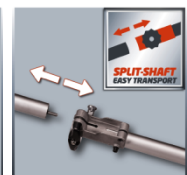

Einhell

CLASSIC

Petrol Scythe

GC-BC 25 AS

Item No.: 3436510

Ident No.: 11016

Bar Code: 4006825617184

The GC-BC 25 AS petrol scythe is a powerful tool with which you can effortlessly gain control of thick growth in even hard-to-reach areas of the garden. The necessary power is supplied by a high-quality, low-vibration two-stroke engine, which works smoothly and reliably. Digital ignition ensures fast, dynamic fuel intake and stable operation of the motor. All the controls of the scythe are easy to reach on the universally adjustable, aluminium two-hand handle in bike handle design, enabling very user-friendly and precise handling of the scythe. For effective mowing the GC-BC 25 AS can be fitted with either a 3-tooth blade or a twin line spool with automatic jog line feed.

Features & Benefits

- High-grade and low-vibration 2-stroke engine
- Adjustable alu (bike-) handle for easy/precise working
- Handle with all control elements
- Long handle made of aluminium tube for effortless working
- With split shaft for easy transport and space-saving storage
- 3-tooth blade
- Twin line spool with automatic jog system
- Quick start through primer (manual fuel pump) and auto choke
- User-friendly carrying strap
- Centrifugal clutch for cutting tool
- Digital ignition - stable engine run

Technical Data

- Engine displacement	27 cm³
- Power	0.8 kW
- Capacity of fuel tank	0.4 L
- Revolutions of thread spool	6400 rpm
- Cutting width	45 cm
- Thread diameter	2 mm
- Thread length	400 cm
- Revolutions of knife	7200 rpm
- Cutting width of knife	23 cm
- Engine	two-stroke, air cooled

Logistic Data