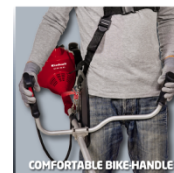

Einhell

CLASSIC

Petrol Scythe

GC-BC 25 AS

Item No.: 3436510

Ident No.: 11016

Bar Code: 4006825617184

The GC-BC 25 AS petrol scythe is a powerful tool with which you can effortlessly gain control of thick growth in even hard-to-reach areas of the garden. The necessary power is supplied by a high-quality, low-vibration two-stroke engine, which works smoothly and reliably. Digital ignition ensures fast, dynamic fuel intake and stable operation of the motor. All the controls of the scythe are easy to reach on the universally adjustable, aluminium two-hand handle in bike handle design, enabling very user-friendly and precise handling of the scythe. For effective mowing the GC-BC 25 AS can be fitted with either a 3-tooth blade or a twin line spool with automatic jog line feed.

Features & Benefits

- High-grade and low-vibration 2-stroke engine
- Adjustable alu (bike-) handle for easy/precise working
- Handle with all control elements
- Long handle made of aluminium tube for effortless working
- With split shaft for easy transport and space-saving storage
- 3-tooth blade
- Twin line spool with automatic jog system
- Quick start through primer (manual fuel pump) and auto choke
- User-friendly carrying strap
- Centrifugal clutch for cutting tool
- Digital ignition - stable engine run

Technical Data

- Engine displacement	27 cm³
- Power	0.8 kW
- Capacity of fuel tank	0.4 L
- Revolutions of thread spool	6400 rpm
- Cutting width	45 cm
- Thread diameter	2 mm
- Thread length	400 cm
- Revolutions of knife	7200 rpm
- Cutting width of knife	23 cm
- Engine	two-stroke, air cooled

Logistic Data