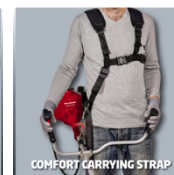

Einhell

CLASSIC

Petrol Scythe

GC-BC 25 AS

Item No.: 3436510

Ident No.: 11016

Bar Code: 4006825617184

The GC-BC 25 AS petrol scythe is a powerful tool with which you can effortlessly gain control of thick growth in even hard-to-reach areas of the garden. The necessary power is supplied by a high-quality, low-vibration two-stroke engine, which works smoothly and reliably. Digital ignition ensures fast, dynamic fuel intake and stable operation of the motor. All the controls of the scythe are easy to reach on the universally adjustable, aluminium two-hand handle in bike handle design, enabling very user-friendly and precise handling of the scythe. For effective mowing the GC-BC 25 AS can be fitted with either a 3-tooth blade or a twin line spool with automatic jog line feed.

Features & Benefits

- High-grade and low-vibration 2-stroke engine
- Adjustable alu (bike-) handle for easy/precise working
- Handle with all control elements
- Long handle made of aluminium tube for effortless working
- With split shaft for easy transport and space-saving storage
- 3-tooth blade
- Twin line spool with automatic jog system
- Quick start through primer (manual fuel pump) and auto choke
- User-friendly carrying strap
- Centrifugal clutch for cutting tool
- Digital ignition - stable engine run

Technical Data

- Engine displacement	27 cm³
- Power	0.8 kW
- Capacity of fuel tank	0.4 L
- Revolutions of thread spool	6400 rpm
- Cutting width	45 cm
- Thread diameter	2 mm
- Thread length	400 cm
- Revolutions of knife	7200 rpm
- Cutting width of knife	23 cm
- Engine	two-stroke, air cooled

Logistic Data