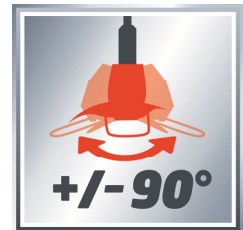

Einhell

CLASSIC

GC-ET 4025

Electric lawn trimmer

Art.-No. 34.020.60

Features

- ON OFF switch
- Sturdy universal motor
- Housing and additional handle made of impact resistant high quality plastic
- Tipp-automatic
- Cable strain relief
- Adjustable additional handle
- Flowerguard
- Telescopic guide pin
- Motor head fivefold tiltable
- Motor head on both sides can be rotated for 90° for easy cuts of lawn edges

Technical Data

- Mains: 230 V ~ 50 Hz
- Power: 400 watt
- Cutting circle: 250 mm
- Rotations: 11,000 rpm
- Nylon thread: Ø 1.6 mm
- Thread length: 6 m
- Product weight: 2.3 kg

Logistic Data

- Net weight: 2.4 kg
- Gross weight: 2.65 kg
- Packing dimensions: 1,025 x 180 x 155 mm
- Bar code: 4006825 598179
- Sales unit: 4 pcs