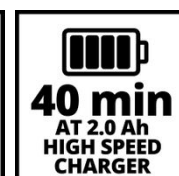

Logistic Data

- Product weight	1.73 kg
- Gross weight single packaging	2.73 kg
- Dimensions single packaging	490 x 155 x 192 mm
- Pieces per export carton	8 Pieces
- Gross weight export carton	23.8 kg
- Dimensions export carton	635 x 505 x 405 mm
- Container quantity (20"/40"/40"HC)	1560 | 3200 | 3840