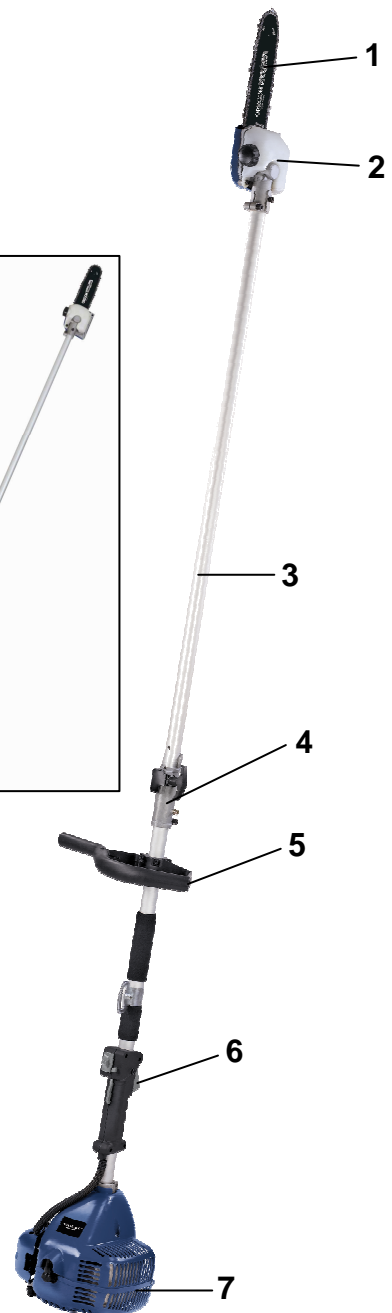

## BG-PC 2625 T Petrol-Pole-mounted powered pruner

Art.-No. 45.016.30

This powerful petrol pole-mounted powered pruner is excellent suitable for cutting or felling out of the ground of branches that lie higher. You can reach a working height up to approx. 3.50 meters. The height adjustable carrying belt and the additional handle contribute an equal weight distribution and a safe working.

### Features

- OREGON-quality sword and chain (1)
- Oil tank for automatic chain lubrication (2)
- Alu shaft for fatigue-free working (3)
- With split shaft (4) for an easy transport and space saving keeping
- Additional handle (5)
- Handle with all control elements (6)
- Quick Start System: well reachable primer (manual fuel pump) for quick and easy starting
- Electronic starting
- High quality and low vibrating 2-stroke engine (7)
- Adjustable carrying strap (8)

### Technical Data

- Power: **0.8 kW (1.1 HP)**
- Motor: 2-stroke
- Motor power max.: 25.4 cm<sup>3</sup>
- Length of bar: 200 mm
- Cutting length: 180 mm
- Cutting speed: 18 m/s
- Oil tank capacity approx.: 120 ml
- Product weight: 6.5 kg

### Logistic Data

- Net weight: 6.5 kg
- Gross weight: 8.4 kg
- Packing dimensions: 1,060 x 280 x 250 mm
- Bar code: 4006825 577839
- Sales unit: 1 pc