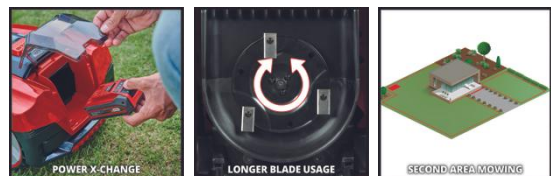

Einhell

EXPERT

POWER X-CHANGE

Robot Lawn Mower

FREELEXO 800 LCD BT+

Item No.: 3413983

Ident No.: 21022

Bar Code: 4006825663129

The Robot Lawn Mower FREELEXO 800 LCD BT+ is part of the Power X-Change family, so the 3.0 Ah lithium ion battery pack is fully compatible with all units in the PXC range. FREELEXO can be controlled via Bluetooth using the dedicated app and an intuitive keypad with LCD display. Mowing times can be programmed for each day and a separate program started for secondary areas. The multi-zone/spot lawn mower is also equipped with cutting height adjustment from 20-60 mm, PIN coded anti-theft protection, and sensors to help it cope with rain, impact, tilt and lift on slopes of up to 35%. In ECO mode, the mower automatically returns to the charging station when required. The unit comes with installation equipment for a lawn size of 800 m².

Features & Benefits

- PXC system battery - can also be used for other PXC products
- App control using Bluetooth-user-defined robot lawnmower control
- Intuitive keypad with LCD display
- Programmable operating time for each specific day
- Safety sensor system thanks to impact, tilt and lift sensors
- PIN code anti-theft protection
- Rain sensor
- ECO mode for the charging station
- Multizone mowing - for complex gardens
- Spot mowing
- Mowing program for border areas
- Cutting height adjustment facility (20-60mm)
- Suitable for inclines up to 35%
- Automatic return to charging unit and charging
- Incl. installation equipment for 800 m² lawns
- Incl. 3.0 Ah PXC rechargeable battery
- 180 m perimeter wire
- 250 fastening hooks
- 3 spare blades
- 4 connecting clamps

Technical Data