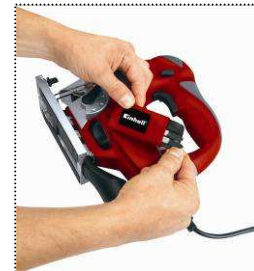

Saw blade depot incl. 3 saw blades