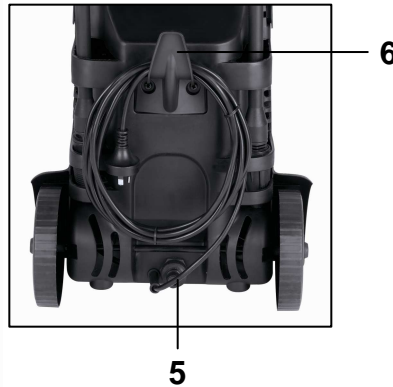

Einhell

BLUE

BT-HP 130 SS High Pressure Cleaner

Art.-No. 41.404.90

Features

- Handle for easy transport (1)
- Hose rewind for 6 m high pressure hose (2)
- Accessory brackets (3)
- Wheels for easy transport (4)
- Quick-coupling with water pre-filter (5)
- Cable rewind (6)
- Detergent tank (7)
- Rotating nozzle
- Lance for spot and wide jet
- Self-priming

Technical data

- Mains: 220 - 240 V ~ 50 Hz
- Power: 1,800 W
- Operating pressure: max. 130 bar (EW)
- Rated pressure: 90 bar
- Water throughput: 5 l/min
- High pressure hose: 6 m
- Max. water temperature: 60°C
- Max. supply pressure: 4 bar
- Product weight: 8.3 kg

Logistic data

- Net weight: 10.1 kg
- Gross weight: 11.5 kg
- Packing dimensions: 360 x 345 x 790 mm
- Bar code: 4006825 579055
- Sales unit: 1 pc

As special accessories available:

Terace cleaner TR 30	Art.-No.: 41.405.61
	Bar code: 4006825 559972
Lance, adjustable point/wide	Art.-No.: 41.405.62
	Bar code: 4006825 559989
Lance with rotating nozzle	Art.-No.: 41.405.63
	Bar code: 4006825 559996
Rotating washing brush	Art.-No.: 41.405.64
	Bar code: 4006825 560008
Tube-cleaning pipe, 10m	Art.-No.: 41.405.65
	Bar code: 4006825 560015
Suction hose	Art.-No.: 41.405.70
	Bar code: 4006825 583403