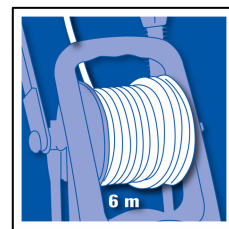

Einhell

BLUE

BT-HP 130 SS High Pressure Cleaner

Art.-No. 41.404.90

Features

- Handle for easy transport (1)
- Hose rewind for 6 m high pressure hose (2)
- Accessory brackets (3)
- Wheels for easy transport (4)
- Quick-coupling with water pre-filter (5)
- Cable rewind (6)
- Detergent tank (7)
- Rotating nozzle
- Lance for spot and wide jet
- Self-priming

Technical data

- Mains: 220 - 240 V ~ 50 Hz
- Power: 1,800 W
- Operating pressure: max. 130 bar (EW)
- Rated pressure: 90 bar
- Water throughput: 5 l/min
- High pressure hose: 6 m
- Max. water temperature: 60°C
- Max. supply pressure: 4 bar
- Product weight: 8.3 kg

Logistic data

- Net weight: 10.1 kg
- Gross weight: 11.5 kg
- Packing dimensions: 360 x 345 x 790 mm
- Bar code: 4006825 579055
- Sales unit: 1 pc

As special accessories available:

Terace cleaner TR 30	Art.-No.: 41.405.61
	Bar code: 4006825 559972
Lance, adjustable point/wide	Art.-No.: 41.405.62
	Bar code: 4006825 559989
Lance with rotating nozzle	Art.-No.: 41.405.63
	Bar code: 4006825 559996
Rotating washing brush	Art.-No.: 41.405.64
	Bar code: 4006825 560008
Tube-cleaning pipe, 10m	Art.-No.: 41.405.65
	Bar code: 4006825 560015
Suction hose	Art.-No.: 41.405.70
	Bar code: 4006825 583403