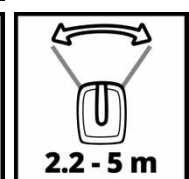

Logistic Data

- Product weight 1.24 kg
- Gross weight single packaging 1.78 kg
- Dimensions single packaging 280 x 225 x 305 mm
- Pieces per export carton 4 Pieces
- Gross weight export carton 7.9 kg
- Dimensions Export Carton 578 x 446 x 330 mm
- Container quantity (20"/40"/40"HC) 2800 | 1360 | 3232