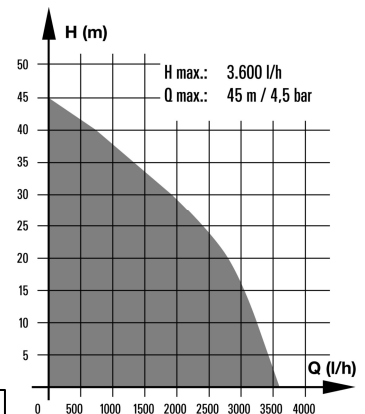

Technical Data

- Mains: 230 V ~ 50 Hz
- Power: 1,100 Watt
- Delivery capacity max.: 3,600 l/h
- Delivery height max.: 45 m
- Pump pressure max.: 4.5 bar (0.45 MPa)
- Activation pressure approx.: 1.5 bar (0.15 MPa)
- Cut-off pressure approx.: 3 bar (0.3 MPa)
- Tank volume: 19.2 Liter
- Suction & pressure connection: 33.3 mm (R1 internal thread)
- Suction height max.: 8 m
- Water temperature max.: 35°C
- Product weight: 15.6 kg

Logistic Information

- Gross weight: 18 kg
- Packing dimensions: 520 x 330 x 660 mm
- Bar code: 4006825571806
- Sales unit: 1 pc

Performance Data

As special accessory available:

Suctino hose 4 m
Einhell Grey