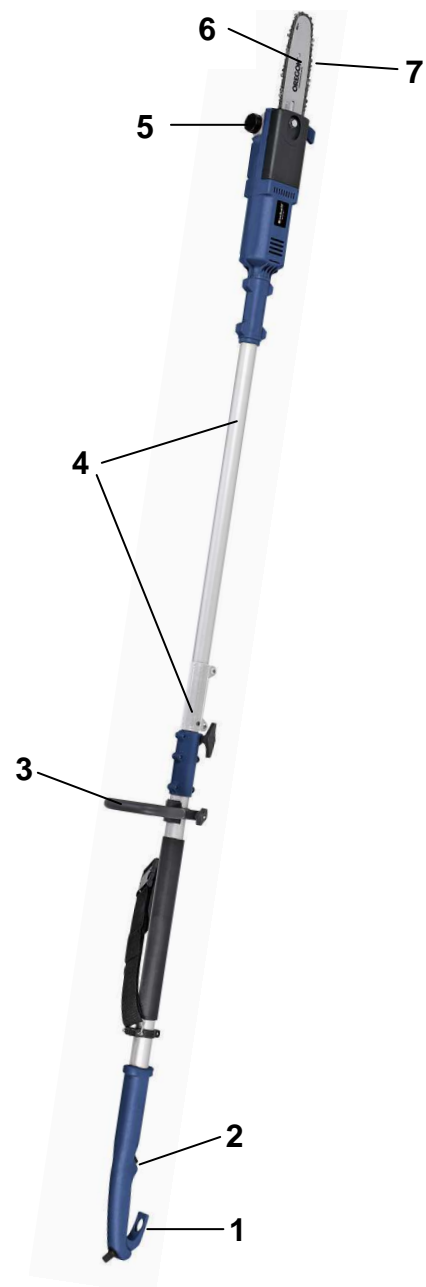

Einhell

BLUE

BG-EC 620 T

Pole-mounted powered pruner

Art.-No. 45.015.90

This pole-mounted powered pruner is excellent suitable for cutting or felling out of the ground of branches that lie higher. The height adjustable carrying belt and the additional handle contribute an equal weight distribution and a safe working. The length of the saw with the cutting mountings is because of the continuous extendable telescopic handle variably adjustable from approx. 2.30 m – 2.90 m. So you can reach a working height up to approx. 4.00 m.

Features

- Cable strain relief (1)
- ON- OFF switch (2)
- Adjustable additional handle (3)
- Divisible Telescopic handle (4)
- Adjustable carrying strap
- Oil tank with „min“ – „max“ indication (5)
- OREGON – sword (6)
- OREGON - Chromium chain with safety chipping teeth (low kick back) (7)
- Automatic chain lubrication
- Protection case
- Tools for tensioning from the chain saw

Technical Data

- | | |
|------------------------------|---------------|
| ■ Mains: | 230 V ~ 50 Hz |
| ■ Power: | 600 W |
| ■ Length of bar: | 200 mm |
| ■ Cutting length: | 180 mm |
| ■ Cutting speed: | 13 m/s |
| ■ Oil tank capacity approx.: | 110 ml |
| ■ Product weight: | 4.3 kg |

As special accessory available:

Spare knife
Einhell Grey

Art.-Nr.: 45.001.17
EAN-Code: 4006825569100

Spare chain
Einhell Grey

Art.-Nr.: 45.001 .21
EAN-Code: 4006825569117