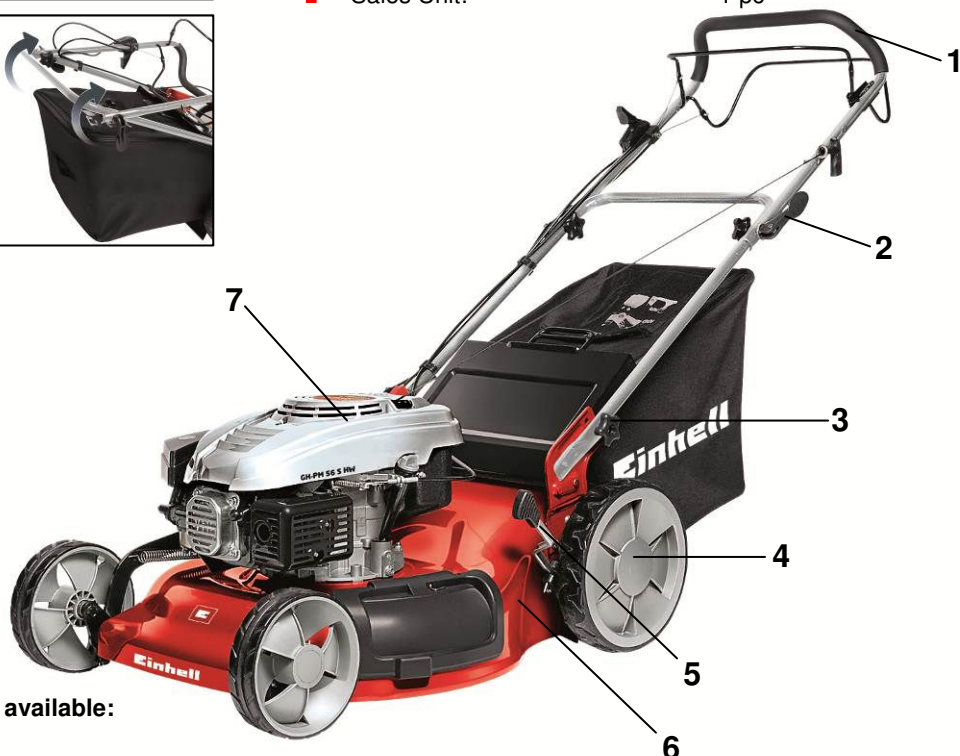

Einhell

GH-PM 56 S HW 4 in 1 Petrol Lawn Mower

Art.-No. 34.007.65

Features

- Ergonomic guidance bar with soft grip (1)
- Quick fastener at guidance bar (2)
- Guidance bar 3-settings height adjustable (3)
- Ball bearing wheels (4)
- Central cutting height adjustment (5)
- Powder-coated sheet steel housing (6)
- 1 cylinder, 4-stroke-motor (7)
- Grass collection bin with level indicator
- Start tension cable integrated at the guide rail
- Alternatively side throw-off
- Alternatively mulch function
- Space-saving storage
- High wheeler with detachable rear wheel drive
- Recommended for surfaces up to 2,200 m²

Technical Data

- Motor: 1 cylinder, 4-stroke-motor
173 cm³
- Motor Power: **2.71 kW (3.7 HP)** with
2,800 rpm
- Fuel: gasoline (lead free)
- Tank volume: 2 ltr.
- Motor oil quantity: 0.6 ltrs. (10W30)
- Cutting width: 56 cm
- Collection bag volume: 75 ltrs.
- Central cutting height-adjustment: 5-fold (30-75 mm)
- Noise level L_{WA}: 98 dB
- Ignition: contact free
(start at the start tension cable)
- Product weight: 47.0 kg

Logistic Data

- Net weight: 47.2 kg
- Gross weight: 51.7 kg
- Packing dimensions: 965 x 625 x 465 mm
- Bar code: 4006825 592627
- Sales Unit: 1 pc

As special accessory available:

Spare knife
Einhell Grey