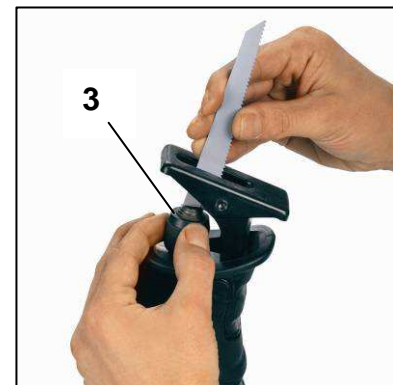

Einhell

BLUE

BT-AP 600 E All Purpose Saw

Art.-No. 43.261.22

Features

- Toolless adjustable sole plate (1)
- Electronic stroke rate control (2)
- Toolless saw blade change (3)
- Soft handle

Standard accessories

- Saw blade for metal (4)
- Saw blade for wood (5)

Technical Data

- | | |
|--------------------------------------|-------------------------------|
| ■ Mains: | 230 V ~ 50 Hz |
| ■ Power: | 650 W |
| ■ Strokes: | 500 – 3,000 min ⁻¹ |
| ■ Cutting depth max. (wood / metal): | 115 / 10 mm |
| ■ Stroke height: | 20 mm |
| ■ Net weight: | 2.9 kg |
| ■ Gross weight: | 3.2 kg |
| ■ Packing dimensions: | 510 x 180 x 80 mm |
| ■ Bar code: | 4006825 543377 |
| ■ Sales unit: | 5 pcs |