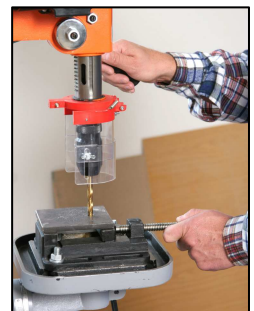

Einhell®

NEW GENERATION

Major drilling power in your workshop!

The SB 1625/1 D precision pillar drill is equipped with a V-belt drive, a continuously height-adjustable, tilting and laterally pivoting drilling table, a ball-raced drill spindle, an adjustable bottom stop, an ON/OFF switch with no-load function, a contact switch in the V-belt housing, and a folding eye shield. This model is serially supplied with a vice and a fast clamping drill chuck. **In addition, the SB 1625/1D is equipped with a left/right switch for changing the drilling direction. Drilling speed can be adjusted to meet the requirements of any material thanks to the 12-fold rotation speed graduation.**

Vice included

SB 1625/1 D Pillar drill

Logistic Information:

Type:	SB 1625/1 D	Sales unit:	1 pc
Art. No.:	42.512.10	20``:	168 pcs
Ident. No.:	01027	40``:	380 pcs
Bar Code:	4006825 504996	40``HC:	-- pcs
Packing:	1145x480x295 mm	Weight:	63.0 kgs (gross)

Major drilling power in your workshop!

Features:

- MK3 collet
- Fast clamping drill chuck
- Left/right switch
- Continuously adjustable table height
- Adjustable depth stop for precise drills
- 12-fold speed graduation 120-2,500 min⁻¹
- Practical vice included
- Ball-raced drill spindle
- Stable base table
- Drill table (tiltable, pivoting)
- Switcher with zero voltage release
- High-grade gummed handle