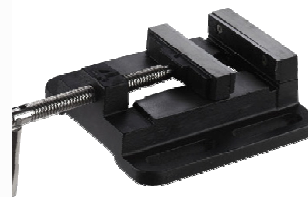

Einhell®

NEW GENERATION

Major drilling power in your workshop!

The SB 1625/1 D precision pillar drill is equipped with a V-belt drive, a continuously height-adjustable, tilting and laterally pivoting drilling table, a ball-raced drill spindle, an adjustable bottom stop, an ON/OFF switch with no-load function, a contact switch in the V-belt housing, and a folding eye shield. This model is serially supplied with a vice and a fast clamping drill chuck. **In addition, the SB 1625/1D is equipped with a left/right switch for changing the drilling direction. Drilling speed can be adjusted to meet the requirements of any material thanks to the 12-fold rotation speed graduation.**

Vice included

SB 1625/1 D Pillar drill

Logistic Information:

Type:	SB 1625/1 D	Sales unit:	1 pc
Art. No.:	42.512.10	20``:	168 pcs
Ident. No.:	01027	40``:	380 pcs
Bar Code:	4006825 504996	40``HC:	-- pcs
Packing:	1145x480x295 mm	Weight:	63.0 kgs (gross)

Major drilling power in your workshop!

Features:

- MK3 collet
- Fast clamping drill chuck
- Left/right switch
- Continuously adjustable table height
- Adjustable depth stop for precise drills
- 12-fold speed graduation 120-2,500 min⁻¹
- Practical vice included
- Ball-raced drill spindle
- Stable base table
- Drill table (tiltable, pivoting)
- Switcher with zero voltage release
- High-grade gummed handle

Technical Data:

- Mains: 400 V ~ 50 Hz
- Power: 700 watts (S2 15 Min.)
- Motor speed: 1,400 min⁻¹
- Spindle speed: 12 step 120-2,500 min⁻¹
- Drill table tilt: -45° to +45°
- Scroll chuck: Ø 3 mm to Ø 16 mm
- Drill chuck mount: B16
- Drill spindle cone: MK 3
- Throat: 169 mm
- Max. drill depth: 80 mm
- Pillar diameter: 70 mm
- Size of base table: 450 x 265 mm
- Size of drill table: 260 x 260 mm
- Height: 1,595 mm