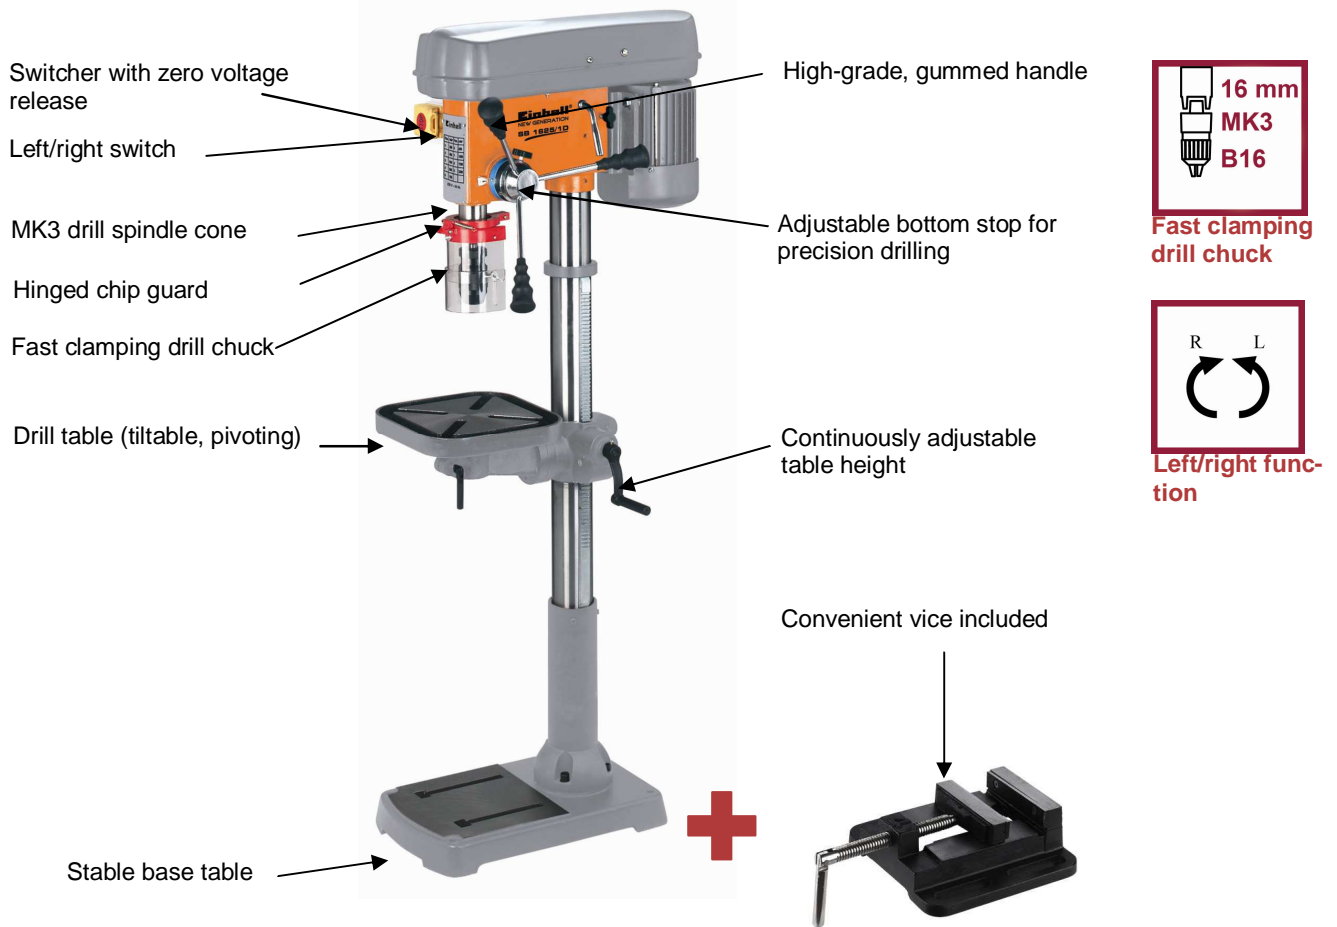

Einhell®

NEW GENERATION

Major drilling power in your workshop!

The SB 1625/1 D precision pillar drill is equipped with a V-belt drive, a continuously height-adjustable, tilting and laterally pivoting drilling table, a ball-raced drill spindle, an adjustable bottom stop, an ON/OFF switch with no-load function, a contact switch in the V-belt housing, and a folding eye shield. This model is serially supplied with a vice and a fast clamping drill chuck. **In addition, the SB 1625/1D is equipped with a left/right switch for changing the drilling direction. Drilling speed can be adjusted to meet the requirements of any material thanks to the 12-fold rotation speed graduation.**

Vice included

SB 1625/1 D Pillar drill

Logistic Information:

Type:	SB 1625/1 D	Sales unit:	1 pc
Art. No.:	42.512.10	20``:	168 pcs
Ident. No.:	01027	40``:	380 pcs
Bar Code:	4006825 504996	40``HC:	-- pcs
Packing:	1145x480x295 mm	Weight:	63.0 kgs (gross)

Major drilling power in your workshop!

Features:

- MK3 collet
- Fast clamping drill chuck
- Left/right switch
- Continuously adjustable table height
- Adjustable depth stop for precise drills
- 12-fold speed graduation 120-2,500 min⁻¹
- Practical vice included
- Ball-raced drill spindle
- Stable base table
- Drill table (tiltable, pivoting)
- Switcher with zero voltage release
- High-grade gummed handle

Technical Data:

- Mains: 400 V ~ 50 Hz
- Power: 700 watts (S2 15 Min.)
- Motor speed: 1,400 min⁻¹
- Spindle speed: 12 step 120-2,500 min⁻¹
- Drill table tilt: -45° to +45°
- Scroll chuck: Ø 3 mm to Ø 16 mm
- Drill chuck mount: B16
- Drill spindle cone: MK 3
- Throat: 169 mm
- Max. drill depth: 80 mm
- Pillar diameter: 70 mm
- Size of base table: 450 x 265 mm
- Size of drill table: 260 x 260 mm
- Height: 1,595 mm