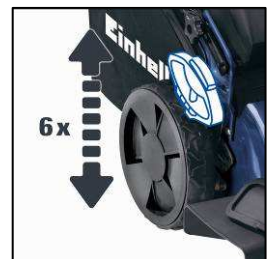

As special accessory available:

Spare knife
Einhell Grey

Art.-No.: 34.057.70
Bar code: 4006825572797

Mulch knife
Einhell Grey

Art.-No.: 34.055.65
Bar code: 4006825551464