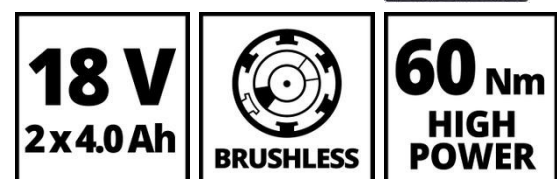

Logistic Data

- Product weight 1.9 kg
- Gross weight single packaging 5.17 kg
- Dimensions single packaging 130 x 340 x 440 mm
- Pieces per export carton 4 Pieces
- Gross weight export carton 15.6 kg
- Dimensions export carton 550 x 460 x 345 mm
- Container quantity (20"/40"/40"HC) 1200 | 2500 | 3000
- Container quantity (20"/40"/40"HC) 1200 | 2500 | 3000