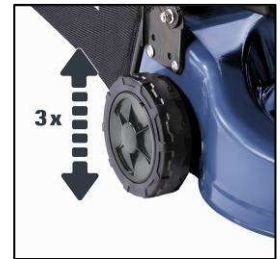

Logistic Data

- Net weight: 26.0 kg
- Gross weight: 28.0 kg
- Packing dimensions: 690 x 440 x 510 mm
- Bar code: 4006825 570144
- Sales unit: 1 pc