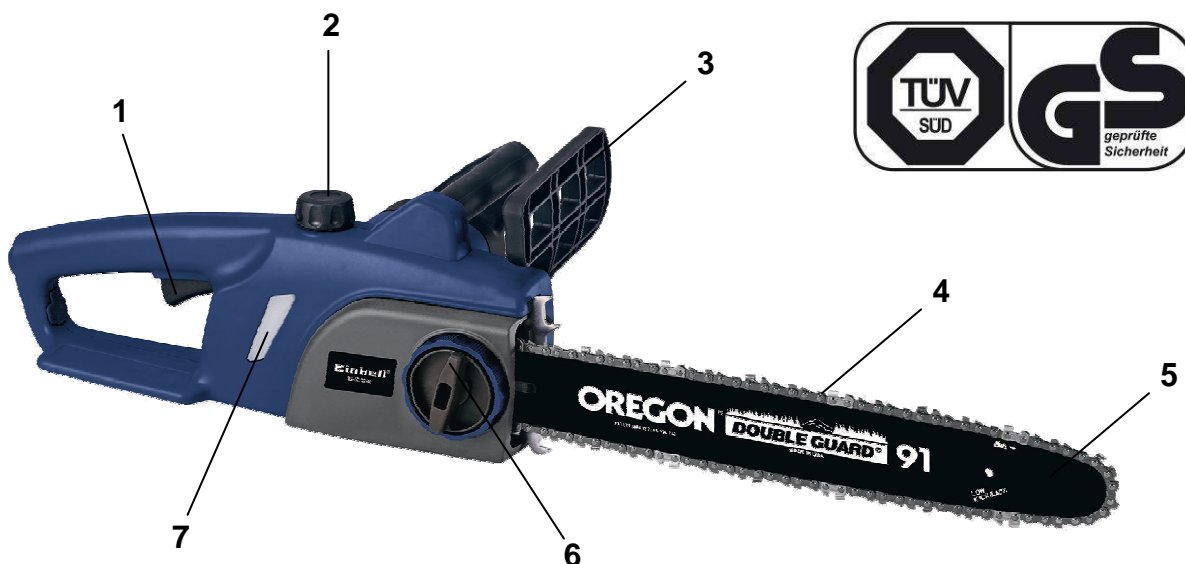

Einhell

BLUE

BG-EC 2240 Electric chain saw

Art.-No. 45.015.80

This electric chain saw provides excellent performance and perfect operational safety. With ergonomic handle positioning and optimized center of gravity distribution for tireless sawing. The chain is easy to tension and changing without using any tools.

Features

- On-/Off-switch (1)
- Oil tank for automatic chain lubrication (2)
- Kickback protection with mechanical instant chain brake (3)
- High-quality chain from OREGON (4)
- OREGON-cutter rail with sprocket nose (5)
- Tool-free chain tensioning and changing (6)
- Chain catch bolts
- Oil tank with large gauge glass (7)
- High quality metal gear for long life
- Sturdy stop claws made of metal

Technical data

- Mains: 230 V ~ 50 Hz
- Power: 2,200 W
- Sword length: 400 mm
- Cutting length: 375 mm
- Cutting speed: 13 m/s
- Oil tank volume: 110 ml
- Product weight: 4.6 kg

Logistic data

- Net weight: 5.1 kg
- Gross weight: 5.5 kg
- Packing dimensions: 475 x 255 x 175 mm
- Bar code: 4006825563917
- Sales unit: 1 pc