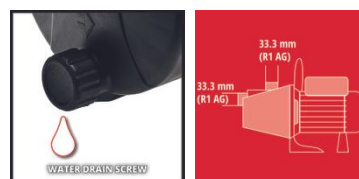

Available as special accessories

Saugschlauch 4 m Kunststoff
Pump Accessory
Item No.: 4173635
Bar Code: 4006825549058
Einhell Accessory

Saugschlauch 7 m Kunststoff
Pump Accessory
Item No.: 4173645
Bar Code: 4006825549102
Einhell Accessory

Illustrations are not included in standard extent of delivery (production-wise modifications reserved). GS mark belongs to the product itself only, excluded accessory.