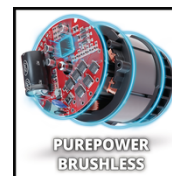

Logistic Data

- Product weight	1.56 kg
- Gross weight single packaging	3.6 kg
- Dimensions single packaging	345 x 90 x 340 mm
- Pieces per export carton	5 Pieces
- Gross weight export carton	18.5 kg
- Dimensions export carton	580 x 365 x 370 mm
- Container quantity (20"/40"/40"HC)	1785 | 3575 | 4340