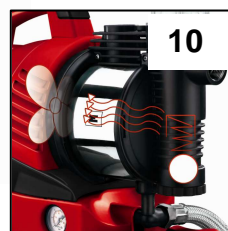

### Features

- Pressure switch
- 3 handles (1)
- Connection for pressure hose made of stainless steel (2)
- Large water filler opening (3)
- Connection for suction hose made of stainless steel (4)
- Integrated prefilter (5)
- Water drain plug (6)
- Stainless steel tank 20 ltr. (7)
- Pressure gauge (8)
- On- and Off switch
- Vent screw (9)
- Return valve (10)

### Technical Data

- Mains: 230 V ~ 50 Hz
- Power: 900 Watt
- Delivery capacity max.: 4,100 l/h
- Delivery height max.: 48 m
- Pressure max.: 4.8 bar
- Suction height max.: 8 m
- Activation pressure approx.: 1.5 bar
- Cut-OFF pressure approx.: 3 bar
- Tank volume: 20 liter
- Water temperature max.: 35°C
- Suction and pressure connection: approx. 33.3 mm (R1) IG
- Product weight: 14.2 kg

### Logistic Data

- Net weight: 14.7 kg
- Gross weight: 18.5 kg
- Packing dimensions: 540 x 345 x 700 mm
- Bar code: 4006825 587296
- Sales Unit: 1 pc

As special accessories available:

- Suction hose 4 m**  
Einhell Grey
- Suction hose 7 m**  
Einhell Grey
- Suction hose 4 m**  
Einhell Grey