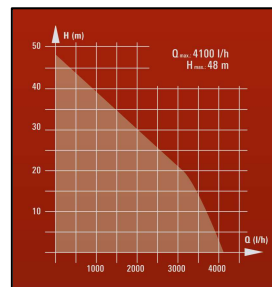

### Technical Data

- Mains: 230 V ~ 50 Hz
- Power: 900 Watt
- Delivery capacity max.: 4,100 l/h
- Delivery height max.: 48 m
- Pressure max.: 4.8 bar
- Suction height max.: 8 m
- Activation pressure approx.: 1.5 bar
- Cut-OFF pressure approx.: 3 bar
- Tank volume: 20 liter
- Water temperature max.: 35°C
- Suction and pressure connection: approx. 33.3 mm (R1) IG
- Product weight: 14.2 kg

### Logistic Data

- Net weight: 14.7 kg
- Gross weight: 18.5 kg
- Packing dimensions: 540 x 345 x 700 mm
- Bar code: 4006825 587296
- Sales Unit: 1 pc

As special accessories available:

- Suction hose 4 m**  
Einhell Grey
- Suction hose 7 m**  
Einhell Grey
- Suction hose 4 m**  
Einhell Grey