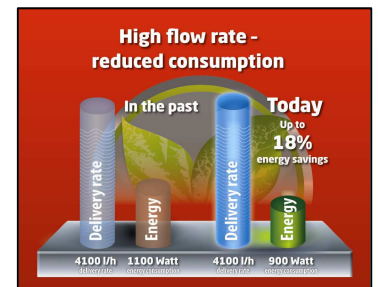

Logistic Data

- Net weight: 14.7 kg
- Gross weight: 18.5 kg
- Packing dimensions: 540 x 345 x 700 mm
- Bar code: 4006825 587296
- Sales Unit: 1 pc