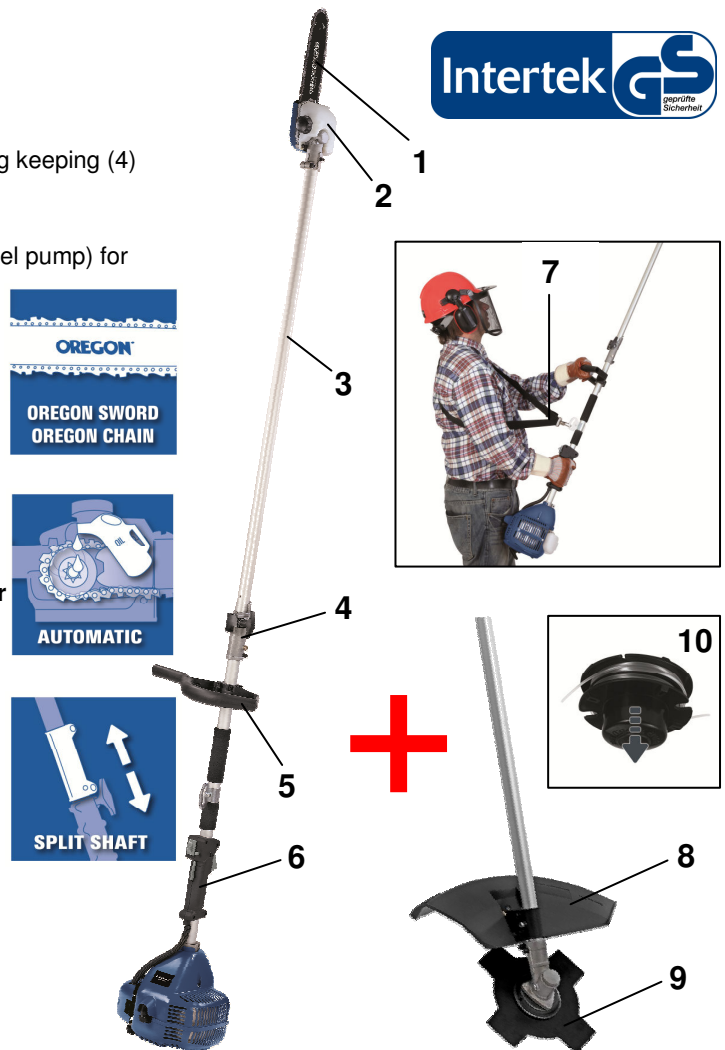

As special accessories available:

Spare knife, 4-teeth	Art.-No.: 34.050.81
Einhell Grey	Bar code: 4006825 546026
Spare knife, 3-teeth	Art.-No.: 34.049.95
Einhell Grey	Bar code: 4006825 560220
Spare line	Art.-No.: 34.050.86
Einhell Grey	Bar code: 4006825 546019
Spare sword	Art.-No.: 45.016.25
Einhell Grey	Bar code: 4006825 578058
Spare chain	Art.-No.: 45.016.26
Einhell Grey	Bar code: 4006825 578065