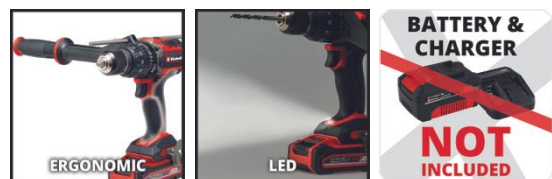

Logistic Data

- Product weight	1.71 kg
- Gross weight single packaging	2.52 kg
- Dimensions single packaging	101 x 373 x 275 mm
- Pieces per export carton	4 Pieces
- Gross weight export carton	10.08 kg
- Dimensions export carton	424 x 288 x 391 mm
- Container quantity (20"/40"/40"HC)	2320 | 4832 | 5664