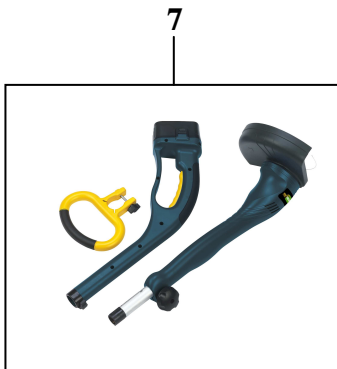

Cordless Grass Trimmer YPL 14,4

Art.-No. **34.112.22**

Bar code: 4006825513004

Sales unit: 4 pcs

A versatile lawn trimmer – complete with an integrated exchangeable power pack for user-friendly operation without having to connect to a power socket outlet. Perfect lawn edges in the garden, at home or at your holiday cottage.

Features:

- Exchangeable power pack 14,4 V / 1300 mAh (1)
- ON-/OFF-switch (2)
- Adjustable additional handle (3)
- Dismountable into two parts
- Guidance handle continuously telescopically (4)
- Double line cutting feature (5)
- Thread feed just by pressing against ground (Tipp-Automatic) (5)
- Charger and charging adapter (6)
- Plug system (7), thereby simply to divide for space-saving storage
- **3 thread coils in the scope of supply contain**

Technical data:

- NiCd-power pack: 14,4 V / 1300 mAh
- Charging time: 5 to 7 h
- Revolutions: 9.000 rpm
- Running time max.: 25 Min.
- Cutting width: 250 mm
- Line length: 8 m
- Line-Ø: 1,2 mm
- Weight: 3,1 kg
- Packing dimensions: 720 x 250 x 100 mm