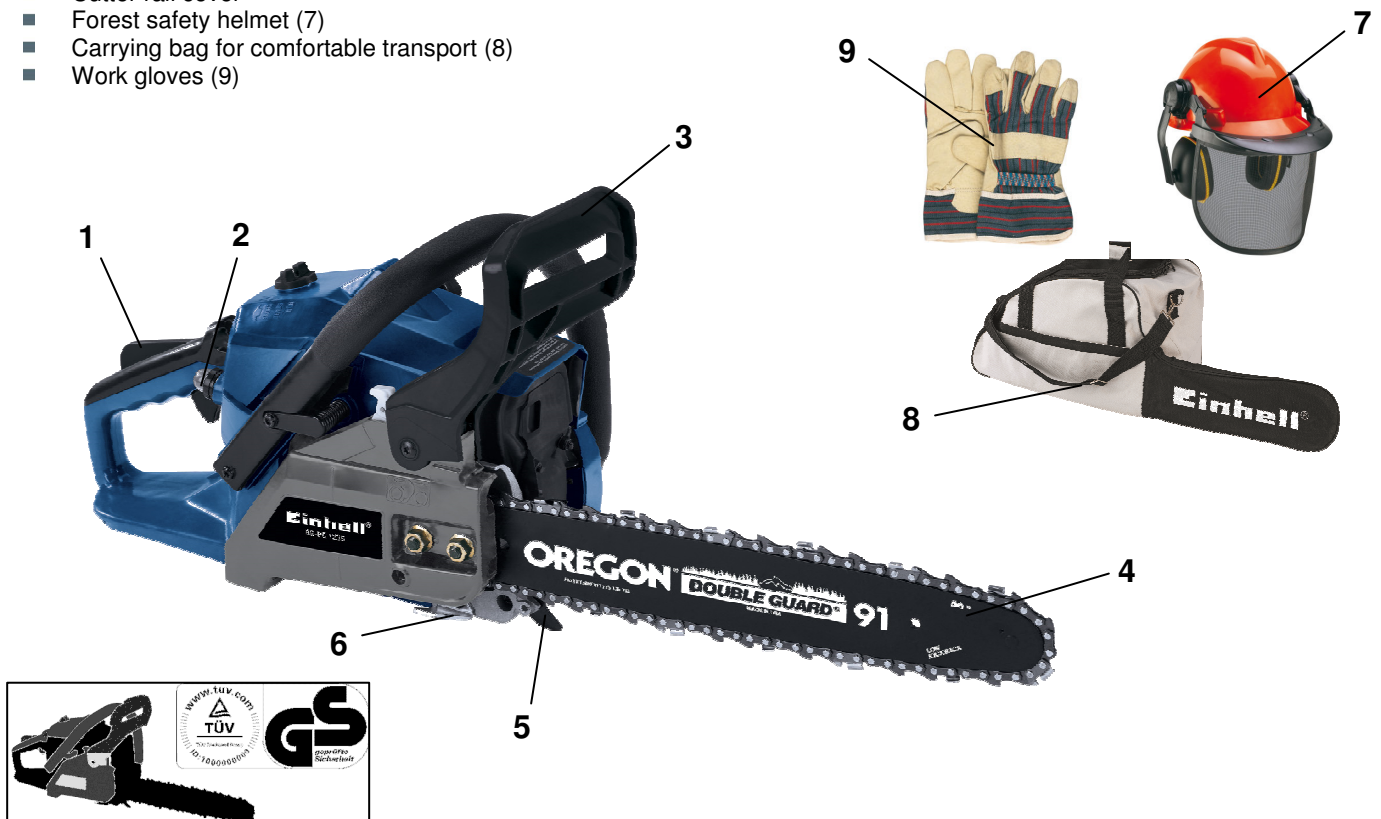

Einhell

BLUE

BG-PC 1235 Kit Petrol Chain Saw Kit

Art.-No. 45.016.35

Features

- Safety trigger (1)
- Auto choke, primer (2) and electronic ignition – for quick and easy starting
- chain brake / hand guard - stops the chain within a few milliseconds in case of kickback (3)
- OREGON-sprocket tip bar (4)
- Large claw stop (5)
- Chain catch – prevents from risks of chain jumping off cutter rail (6)
- Anti-vibration design – cushions shocks and reduces user fatigue
- Automatic lubrication of cutter rail and chain
- Full crank shaft
- Centrifugal clutch for cutting attachment

Standard accessory

- Fuel/oil mixing bottle
- Cutter rail cover
- Forest safety helmet (7)
- Carrying bag for comfortable transport (8)
- Work gloves (9)

Technical Data

- Displacement: 37.2 ccm
- Capacity chain oil: 210 ml
- Capacity fuel: 310 ml
- Sword lenght: 35 cm
- Cutting speed: 19 m/s
- Power: **1.2 kW / 1.6 HP**
- Product weight: 5.9 kg

Logistic Data

- Net weight: 7.8 kg
- Gross weight: 9.5 kg
- Packing dimensions: 585 x 290 x 300 mm
- Bar code: 4006825 598698
- Sales unit: 2 pcs

Passes the pollutants directive 2002/88 EG (emission 2)

As special accessory available: