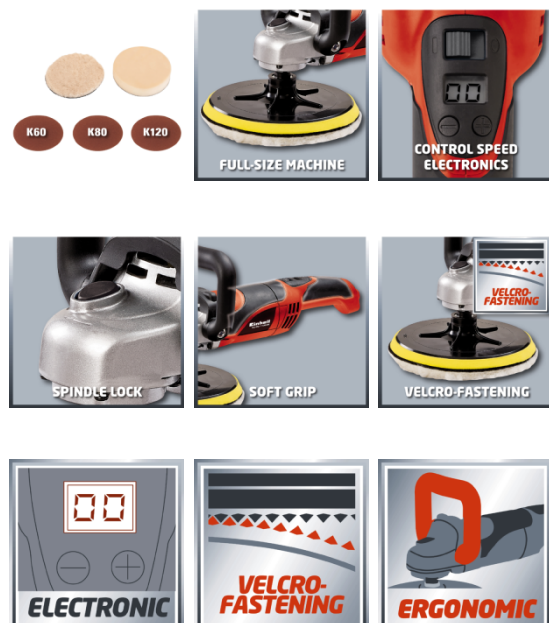

Logistic Data

- Product weight	2.28 kg
- Gross weight single packaging	3.03 kg
- Dimensions single packaging	423 x 182 x 122 mm
- Pieces per export carton	4 Pieces
- Gross weight export carton	12.67 kg
- Dimensions export carton	435 x 375 x 260 mm
- Container quantity (20"/40"/40"HC)	2620 | 5348 | 6024