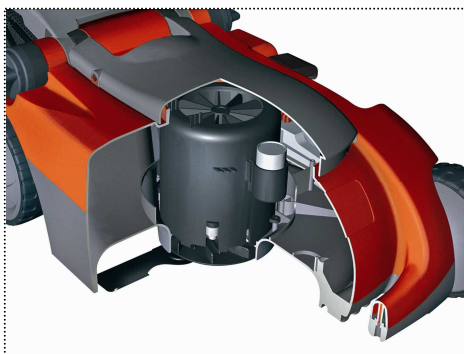

RED

EM 1501

Electric Lawn Mower

The electric lawn mower for clean-cut lawns in any garden. The blade is driven by a strong series motor for high torques, the perfect solution for cutting even higher grass. Optimized design for best handling in difficult-to-reach areas such as shrubbery, bushes, trees etc. Completely closed base frame for a perfect air flow, to guarantee perfect cutting results every time!

**CENTRAL CUTTING
HEIGHT-SETTING
6 x (25-75 mm)**

Features

- Series motor with high torque
- Closed base frame for a perfect air flow
- Fold-away guide rail
- 6-level cutting height adjustment 25 up to 75 mm
- Large, wide wheels for grass protecting mowing
- Grass collection bin 40 ltr.
- 2-part housing made of impact resistant, high quality plastics
- Recommended for lawn area up to 600 m²

RED

EM 1501

Electric Lawn Mower

As special accessory available:
Spare knife

Art.No.:
34.055.37

Logistic information

Technical Data

Type:	EM 1501
Art.-No.:	34.003.57
Ident-No.:	01018
Bar code:	4006825 549140
Packing:	710 x 470 x 350 mm
Sales unit:	1 pc
20":	216 pcs
40":	450 pcs
40" HC:	525 pcs
Net weight:	15.6 kg
Gross weight:	18 kg

■ Mains:	230 V ~ 50 Hz
■ Power:	1,500 W
■ Cutting height adjustment:	6- steps 25 – 75 mm
■ Capacity collection bin:	40 ltr
■ Cutting width:	380 mm
■ Wheels front:	Ø 160 mm
■ Wheels rear:	Ø 185 mm