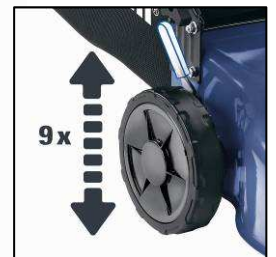

Einhell

BLUE

BG-PM 46/2 S B&S

Petrol Lawn Mower

Art.-No. 34.024.70

Features

- Ergonomically, fold-away guidance bar (1)
- B&S motor, 1 cylinder, 4-stroke motor (2)
- Shapely, backed-enable sheet steel housing (3)
- Driven rear wheel drive (4)
- With GT (General Transmission) gear box for the drive
- Central cutting height settings (5)
- Height adjustable guidance bar (6)
- Hard-wearing textile grass collection bin with large volume (7)
- Starting linkage on the guidance bar (8)
- Full-crankshaft
- Recommended for surfaces up to 1,400 m²

Technical Data

- Motor: 1 cylinder, 4-stroke motor, 148 ccm
- Motor Power: **1.88 kW** (2.6 HP) with 2,950 rpm
- Fuel: gasoline, E10 qualified
- Tank volume: 0.8 liter
- Motor oil quantity: 0.6 liter
- Cutting width: 46 cm
- Central-cutting height settings: 9-fold (22 – 87 mm)
- Ignition: contact free (start with rope pulling)
- Volume of collection bin: 48 liter
- Product weight: 29.0 kg

Logistic Information

- Net weight: 29.5 kg
- Gross weight: 32.0 kg
- Packing dimensions: 770 x 415 x 550 mm
- Bar code: 4006825 570205
- Sales unit: 1 pc

As special accessory available:

Spare knife
Einhell Grey