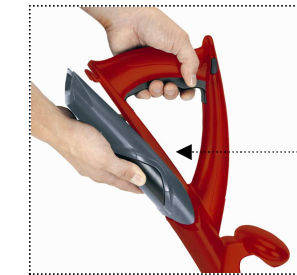

RED

RG-CT 14

Cordless Lawn Trimmer

A versatile cordless grass trimmer
For convenient handling without a power cable thanks to its integral replaceable battery pack. The motor head can be reconnected and rotated through 180° to enable you to trim the edges of the lawn with ease. Of particular convenience are the automatic jog line feed and the space-saving design.

Features

- Replaceable battery 14.4 V / 1,500 mAh
- Motor head can be reconnected and rotated to 180° to enable you to trim the edges of the lawn with ease
- Can be dismantled into two separate parts
- Twin line cut
- Thread feed just by pressing against ground (Tipp-Autom.)
- Charger and charging adapter with wall holder
- Plug-together type system for ease of disassembly and space-saving storage
- Safety lock-off
- On/Off switch

RED

RG-CT 14

Cordless Lawn Trimmer

On/Off switch

Integrated 14,4 V replaceable battery

Safety lock-off

Comfortable two-hand operation thanks to additional handle

Can be dismantled into two separate parts

Motor head can be re-connected and rotated to 180° to enable you to trim the edges of the lawn with ease

Charger and charging adapter with wall holder

Separator

Guard hood

Logistic information

Technical data