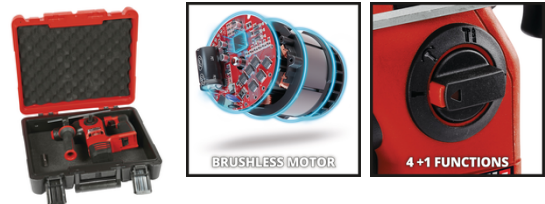

Logistic Data

- Pieces per export carton	4 Pieces
- Gross weight export carton	18.2 kg
- Tool weight	2.12 kg
- Gross Weight	4.38 kg
- Dimensions single packaging	400 x 360 x 120 mm
- Dimensions export carton	505 x 415 x 375 mm
- Container quantity (20"/40"/40"HC)	1416 | 2996 | 3480